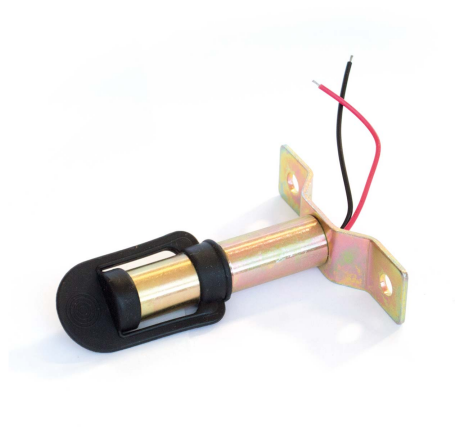

Beacon Support Flex 2 Screws (1PCS)

Item number: 39231 - EAN: 8056324392316

TECHNICAL DATA

Product information

Forma

diritto