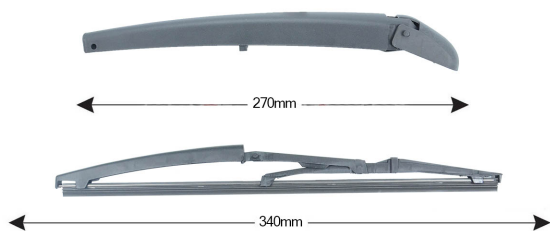

TRA-A414 Sparblade Rear Arm Kit ALFA ROMEO 159 SW 340mm (1PCS)

Item number: 74004 - EAN: 8051886324881

TECHNICAL DATA

Product information

Product line	Rear Kit
Lato montaggio	posteriore
Lunghezza Braccio	270
Lunghezza [mm]	330
Quantità	1

OEM NUMBERS

The product **74004** is compatible with the following products:

ALFA ROMEO

60685160

SIMILAR SPARE PARTS (CROSS REFERENCE)

The product also replaces:

FAST	Metalcaucho	STC	VAICO
FT93322	68156	T468156	V24-1740, V24-1741