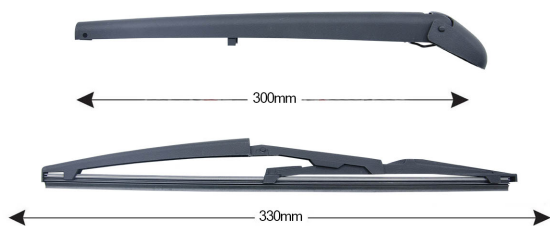

TRA-F2B2 Sparblade Rear Arm Kit FIAT Bravo I/Multipla/600 330mm (1PCS)

Item number: 74060 - EAN: 8051886324546

TECHNICAL DATA

Product information

Product line	Rear Kit
Lato montaggio	posteriore
Lunghezza Braccio	300
Lunghezza [mm]	335
Quantità	1

OEM NUMBERS

The product **74060** is compatible with the following products:

FIAT	LANCIA
7781640	7781640

SIMILAR SPARE PARTS (CROSS REFERENCE)

The product also replaces:

CASCO	CHAMPION	FAST	Metalcaucho
CWA74301AS, CWA74307AS	R35/C01	FT93337	68044, 68119, 68151
SANDO	STC	VAICO	Valeo
SWA74301.0, SWA74307.0	T468044, T468119, T468151	V24-0397	574246