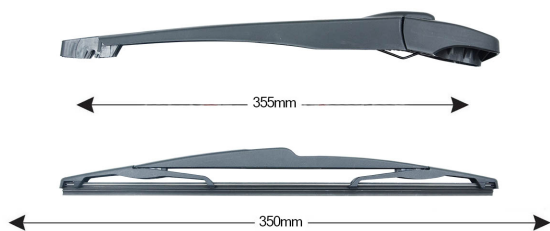

TRA-R2E1 Sparblade Rear Arm Kit RENAULT EspaceIV 350mm (1PCS)

Item number: 74210 - EAN: 8051886326489

TECHNICAL DATA

Product information

Product line	Rear Kit
Lato montaggio	posteriore
Lunghezza Braccio	355
Lunghezza [mm]	350
Quantità	1

OEM NUMBERS

The product **74210** is compatible with the following products:

DACIA	RENAULT
7701051890	7701051890

SIMILAR SPARE PARTS (CROSS REFERENCE)

The product also replaces:

ABAKUS	Metalcaucho	STC	VAICO
103-00-083-C	68110	T468110	V46-1750, V46-1751