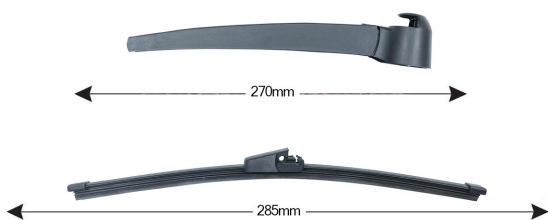

TECHNICAL DATASHEET

TRA-V2P1 Sparblade Rear Arm Kit SEAT / VOLKSWAGEN 285mm (1PCS)

Item number: 74254 - EAN: 8051886326854

TECHNICAL DATA

Product information

Product line	Rear Kit
Lato montaggio	posteriore
Lunghezza Braccio	270
Lunghezza [mm]	285
Quantità	1

OEM NUMBERS

The product **74254** is compatible with the following products:

SEAT	VW
6Q6955707C	6Q6955707C

SIMILAR SPARE PARTS (CROSS REFERENCE)

The product also replaces:

Metalcaucho	STC	TOPRAN	VAICO
68066, 68075, 68133	T468066, T468075, T468133	114 875	V10-2208, V10-3460, V10-3463, V10-3469, V10-5082