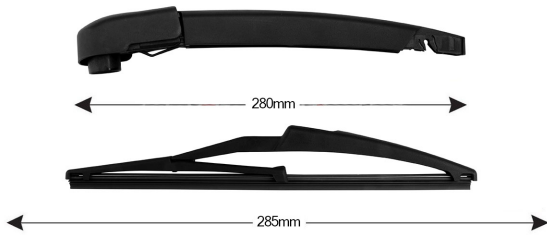

TECHNICAL DATASHEET

TRA-F254 Sparblade Rear Arm Kit FIAT 500 X 285mm (1PCS)

Item number: 74279 - EAN: 8051886324669

TECHNICAL DATA

Product information

Product line	Rear Kit
Lato montaggio	posteriore
Lunghezza Braccio	280
Lunghezza [mm]	285
Quantità	1

OEM NUMBERS

The product **74279** is compatible with the following products:

FIAT	JEEP
52078899	52078899

SIMILAR SPARE PARTS (CROSS REFERENCE)

The product also replaces:

CASCO	SANDO	VAICO
CWA74311AS	SWA74311.0	V24-1148