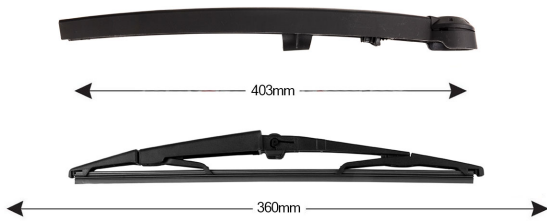

TRA-J3G2 Sparblade Rear Arm Kit JEEP Grand Cherokee III 360mm (1PCS)

Item number: 74319 - EAN: 8051886327400

TECHNICAL DATA

Product information

Product line	Rear Kit
Lato montaggio	posteriore
Lunghezza Braccio	403
Lunghezza [mm]	360
Quantità	1

OEM NUMBERS

The product **74319** is compatible with the following products:

JEEP

K05139836AB

SIMILAR SPARE PARTS (CROSS REFERENCE)

The product also replaces:

ABAKUS

103-00-060-C