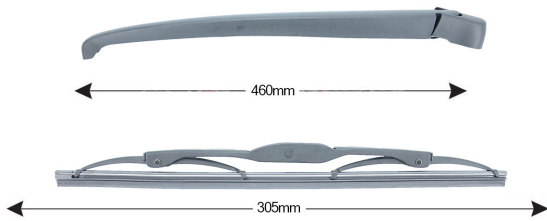

TECHNICAL DATASHEET

TRA-K3S9 Sparblade Rear Arm Kit KIA Sportage 305mm (1PCS)

Item number: 74323 - EAN: 8051886327448

TECHNICAL DATA

Product information

Product line	Rear Kit
Lato montaggio	posteriore
Lunghezza Braccio	460
Lunghezza [mm]	305
Quantità	1

OEM NUMBERS

The product **74323** is compatible with the following products:

KIA

988111F001

SIMILAR SPARE PARTS (CROSS REFERENCE)

The product also replaces:

ABAKUS	Metalcaucho	STC
103-00-059-C	68024	T468024