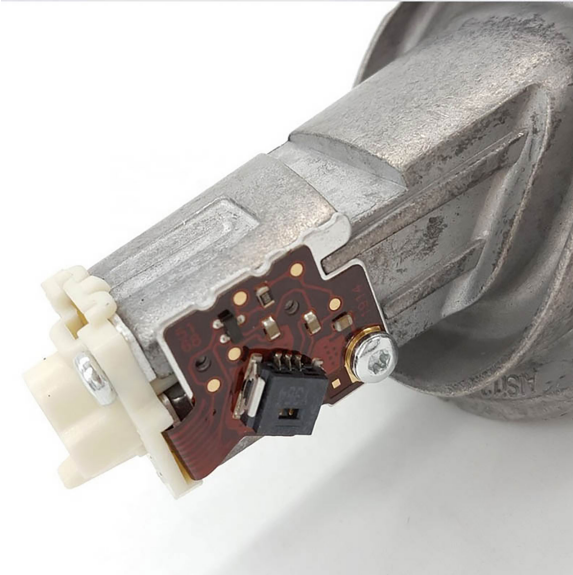

Led Module Angel Eye BMW COPY (1PCS)

Item number: 9608694 - EAN: 8056994738858

TECHNICAL DATA

Product information

Product line	Adattabile
Funzione luce/spia	per luce guida diurna (LED)
Lato montaggio	bilaterale
Quantità	1

OEM NUMBERS

The product **9608694** is compatible with the following products:

BMW

63117343876

MINI

63117343876

SIMILAR SPARE PARTS (CROSS REFERENCE)

The product also replaces:

HELLA

9DW 191 482-001, 9DW 191 482-001

VEMO

V20-78-0082

IMAGES