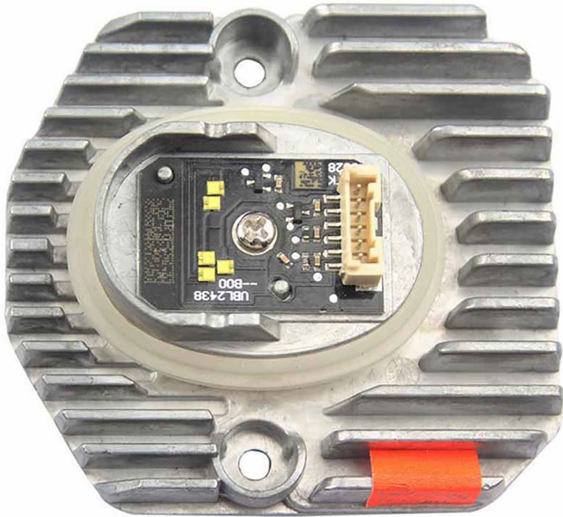

Led Module Angel Eye BMW Right COPY (1PCS)

Item number: 9608705R - EAN: 8059482572682

TECHNICAL DATA

Product information

Product line	Adattabile
Funzione luce/spia	per luce guida diurna (LED)
Lato montaggio	Dx
Quantità	1

OEM NUMBERS

The product **9608705R** is compatible with the following products:

BMW

63117214940

IMAGES